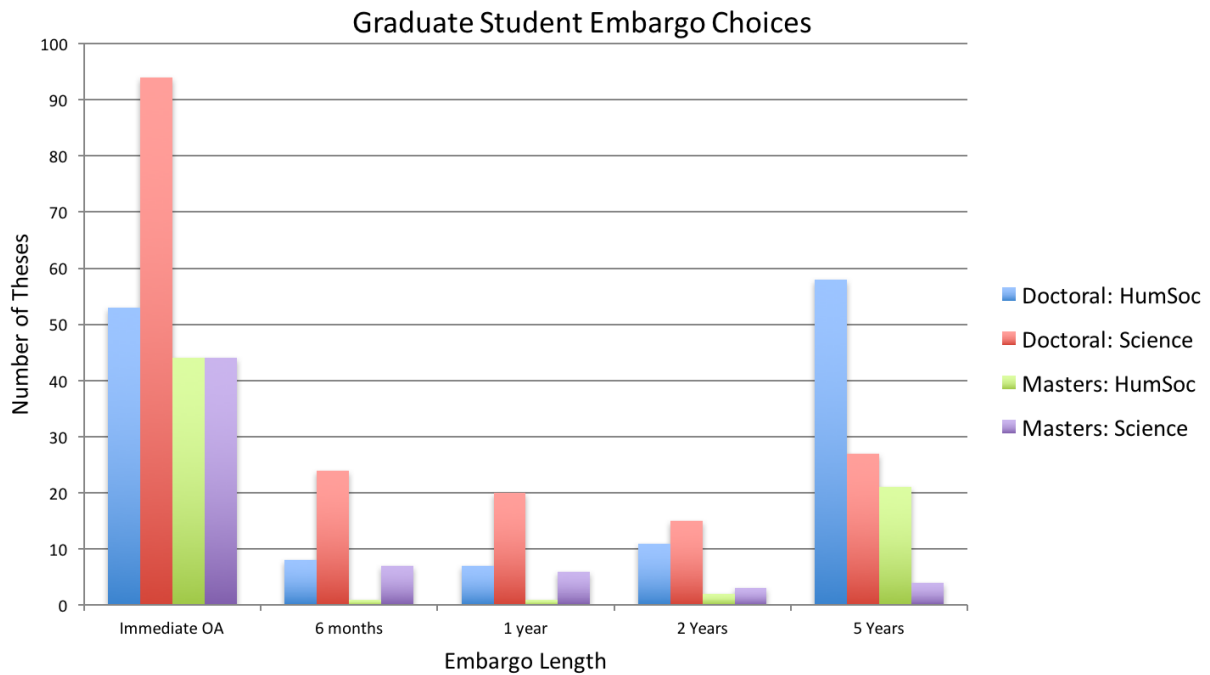

**Libra Electronic Thesis and Dissertation (ETD) Deposits  
5/15/2015 – 5/12/2016**

**450 ETD Deposits**

- 133 Masters' Theses
- 317 Doctoral Dissertations

**Immediate Open Access (OA)**

- Sciences: 68% of Masters, 52% of Doctoral
- Humanities and Social Sciences: 64% of Masters, 39% of Doctoral
- 52% total immediate worldwide OA